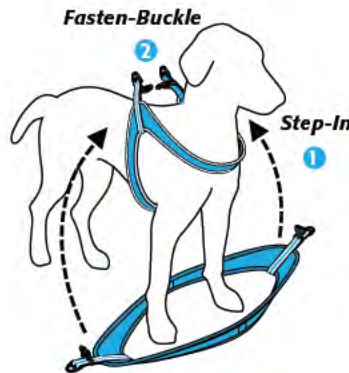

Fast-Fit Harness

Check out the Fast-Fit Harness roovie

Fast-Fit

Step-In Design

- Ergonomic design

Sizes and codes

Width of Webbing	Size	Girth	Weight	Dealer Price
1/2"	XXS	(12.5") A D598-04640	5 - 7lb	[]
		(12.5") B D598-04641	5 - 7lb	
		(12.5") C D598-04642	5 - 7lb	
		(12.5") H D598-04643	5 - 7lb	
		(12.5") K D598-04644	5 - 7lb	
1/2"	XS	(14") A D598-04645	7 - 10lb	[]
		(14") B D598-04646	7 - 10lb	
		(14") C D598-04647	7 - 10lb	
		(14") H D598-04648	7 - 10lb	
		(14") K D598-04649	7 - 10lb	
5/8"	S	(16") A D598-04650	10 - 13lb	[]
		(16") B D598-04651	10 - 13lb	
		(16") C D598-04652	10 - 13lb	
		(16") H D598-04653	10 - 13lb	
		(16") K D598-04654	10 - 13lb	
5/8"	S/M	(18.5") A D598-04655	13 - 17lb	[]
		(18.5") B D598-04656	13 - 17lb	
		(18.5") C D598-04657	13 - 17lb	
		(18.5") H D598-04658	13 - 17lb	
		(18.5") K D598-04659	13 - 17lb	
13/16"	M	(20.5") A D598-04660	17 - 20lb	[]
		(20.5") B D598-04661	17 - 20lb	
		(20.5") C D598-04662	17 - 20lb	
		(20.5") H D598-04663	17 - 20lb	
		(20.5") K D598-04664	17 - 20lb	
13/16"	M/L	(23") A D598-04665	20 - 25lb	[]
		(23") B D598-04666	20 - 25lb	
		(23") C D598-04667	20 - 25lb	
		(23") H D598-04668	20 - 25lb	
		(23") K D598-04669	20 - 25lb	
13/16"	L	(25") A D598-04670	25 - 33lb	[]
		(25") B D598-04671	25 - 33lb	
		(25") C D598-04672	25 - 33lb	
		(25") H D598-04673	25 - 33lb	
		(25") K D598-04674	25 - 33lb	