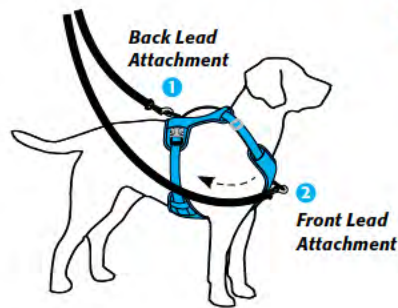

Stop-Pull, dual lead attachment

- On top of your dog's back for everyday use
- Chest pad for additional control and steering

Check out the Harness fitting roovie

Support handle

- To aid your dog over obstacles or in and out of the car