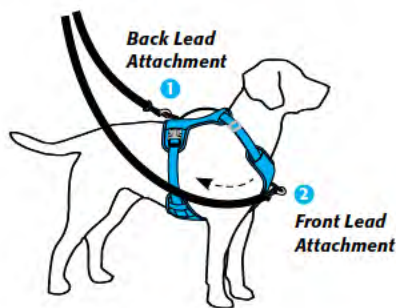

Stop-Pull, dual lead attachment

- On top of your dog's back for everyday use
- Chest pad for additional control and steering

Sizes and codes

Width of Webbing	Size	Control Harness (Adjustable)	Dealer Price
3/8"	S	(9 - 14.5") A D598-05375 (9 - 14.5") B D598-05391 (9 - 14.5") C D598-05392 (9 - 14.5") H D598-05393 (9 - 14.5") K D598-05394	
5/8"	M	(12.5 - 20.5") A D598-05395 (12.5 - 20.5") B D598-05396 (12.5 - 20.5") C D598-05397 (12.5 - 20.5") H D598-05398 (12.5 - 20.5") K D598-05399	
3/4"	L	(18 - 29.5") A D598-05400 (18 - 29.5") B D598-05401 (18 - 29.5") C D598-05402 (18 - 29.5") H D598-05403 (18 - 29.5") K D598-05404	
1"	XL	(23.6 - 39") A D598-05405 (23.6 - 39") B D598-05406 (23.6 - 39") C D598-05407 (23.6 - 39") H D598-05408 (23.6 - 39") K D598-05409	