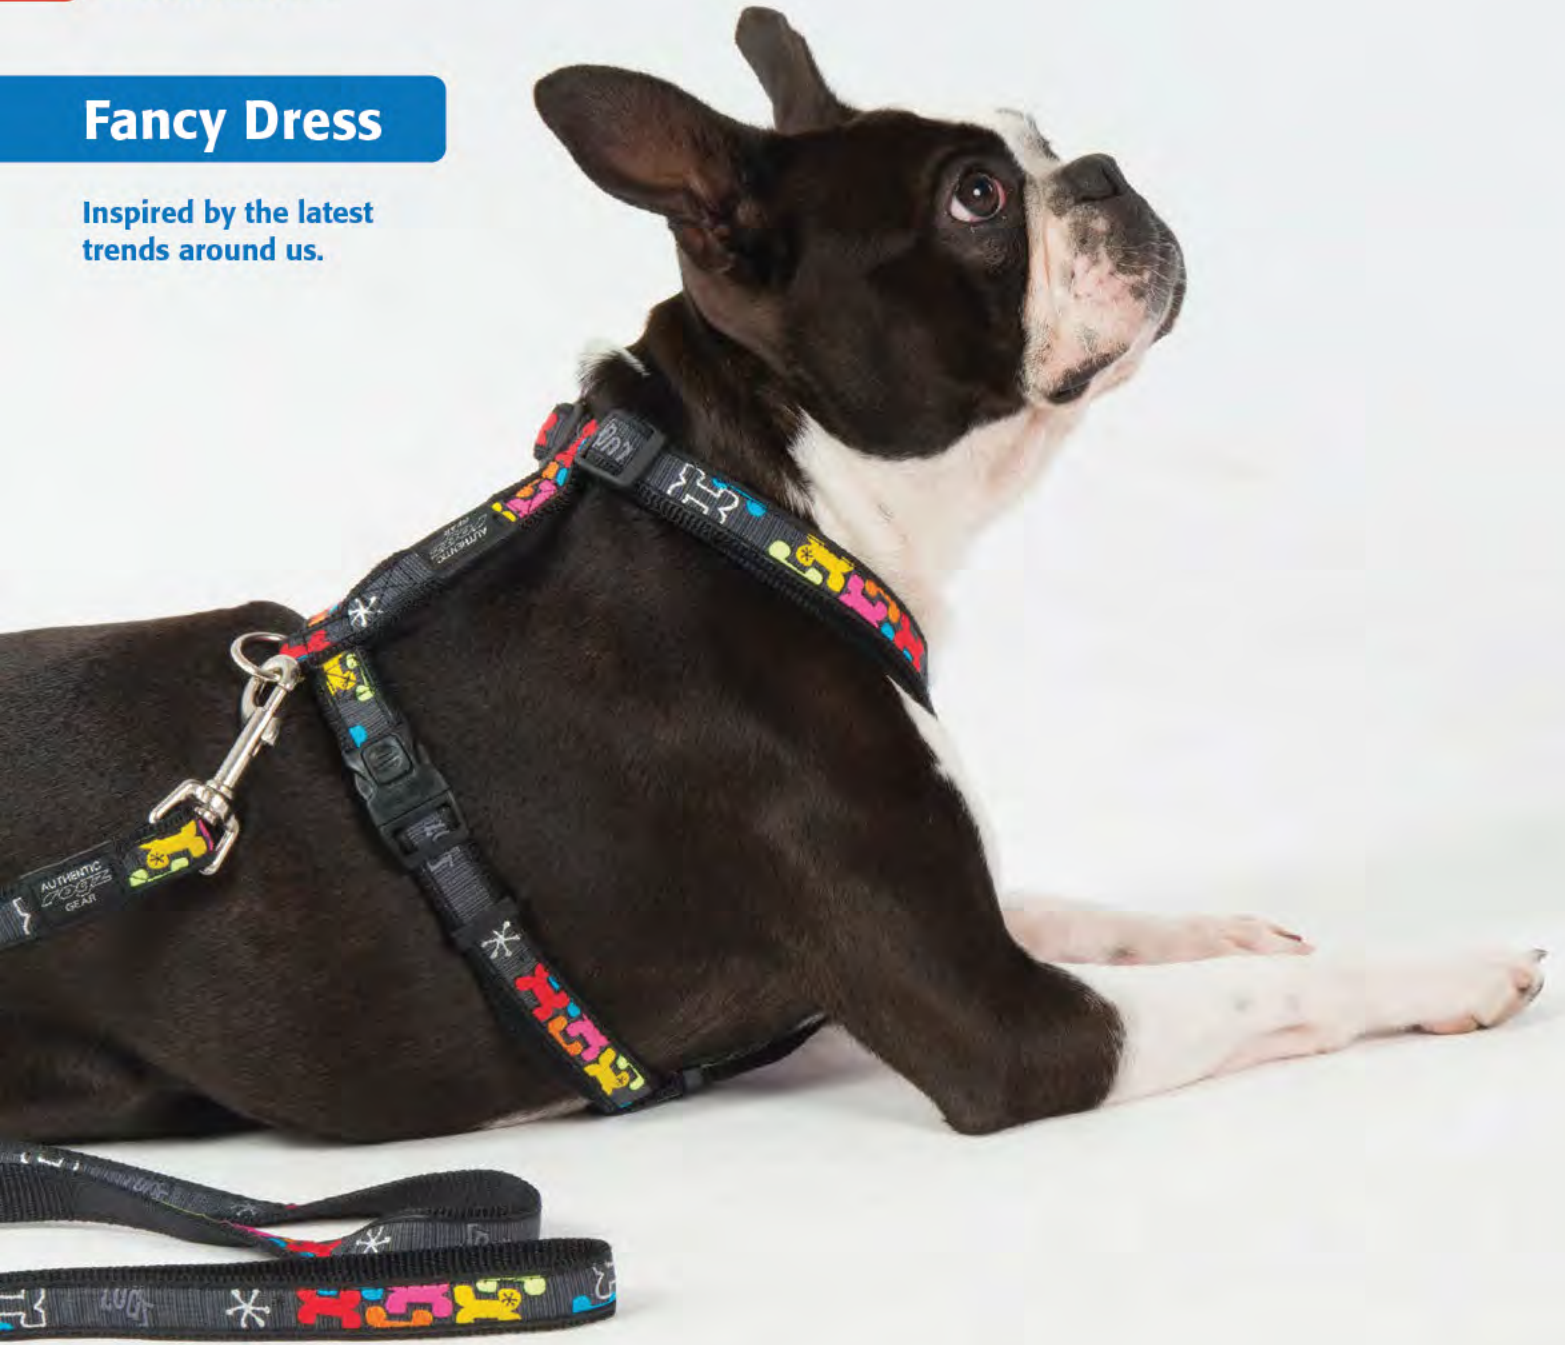

Fancy Dress

Inspired by the latest trends around us.

Cool Graphix

RogLoc™

Low Load
Technology

Contoured Plastic
Components

Die-cast ring

Assorted Colours

BW
PopArt

CA
Pink
Paws

CB
Black
Bone

CC
Red
Bone

CD
Navy
Zen

CE
Mocha
Bone

CF
Lime
Bone

CG
Turq
Paw

CH
Purple
Forest

CL
Multi
Bone