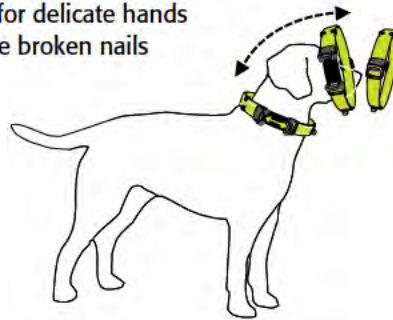

Safety Collar

Quick release maintains a safer escape if snagged.

Stretch
Escape

Snag Safe

Quick Fit

Reflective
Stitching

Assorted Colours

A
Black

B
Blue

C
Red

H
DayGlo

K
Pink

Safety Collar

Magnetic Quick Release Buckle

ID-Tag holder

Check out the Safety Collar roovie

Easy to Fit

The Quick Release Buckle is easily stretched open and closed, making it easy and convenient to slip over your dog's head

- Stretch to fit over head
- Perfect for delicate hands
- No more broken nails