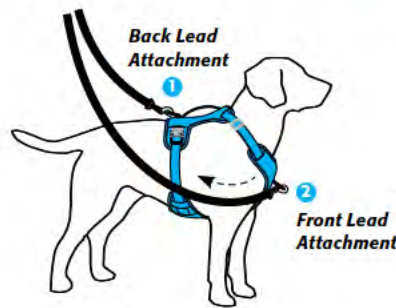

B
Blue

C
Red

H
DayGlo

K
Pink

Multi Lead

Two-point Steering

Stop-Pull, dual lead attachment

- On top of your dog's back for everyday use
- Helps with steering