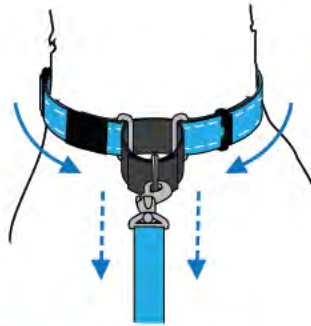

Improved Control

Gently applied pressure tightens the hold on neck

- Safe non-slip collar
- Fit becomes firm as safe, gentle pressure is applied via the pulling of the lead
- Aids in halting your dog, ensuring you maintain control

Do not leave this product on your dog unsupervised!